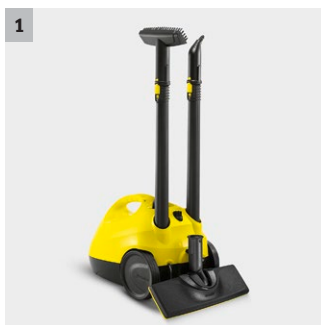

SC 2 EasyFix

The entry-level model in steam cleaning without chemicals: The SC 2 EasyFix steam cleaner from Kärcher. For pure cleanliness on hard surfaces throughout the home. With the floor nozzle EasyFix.

1 Accessory storage and parking position

- Convenient accessory storage and easy floor nozzle parking during working interruptions.

2 Floor cleaning set EasyFix with flexible joint on the floor nozzle and convenient hook-and-loop fixing for the floor cleaning cloth